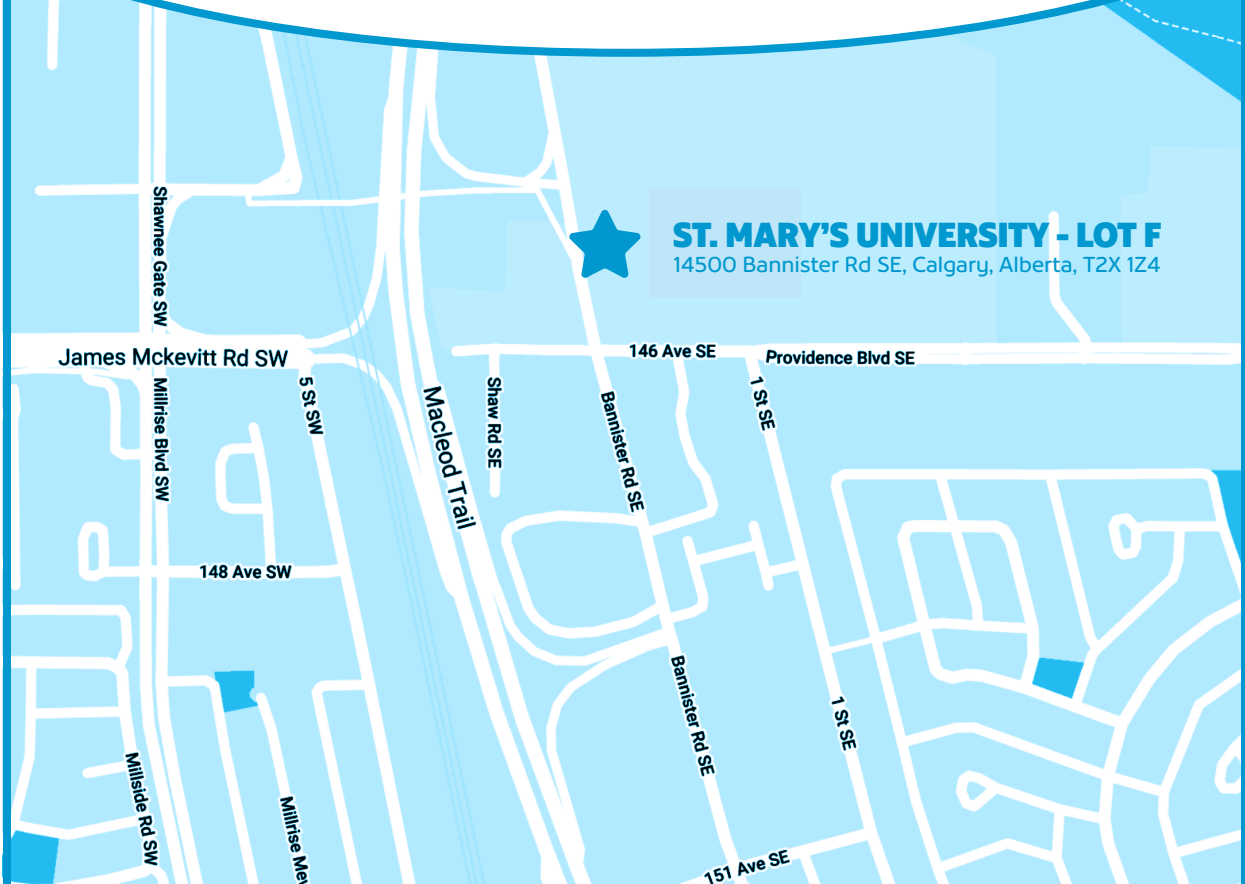

Presented by
SUNCOR

**AUGUST
13 - 15, 2021**

**Shaw)
VIP**

LOT F

St. Mary's University

AUGUST 13 - 15, 2021
Parking at St. Mary's University

Shaw)

VIP PARKING

Shaw Charity Classic

Shawnee Dr Sw

ST. MARY'S UNIVERSITY - LOT F
14500 Bannister Rd SE, Calgary, Alberta, T2X 1Z4